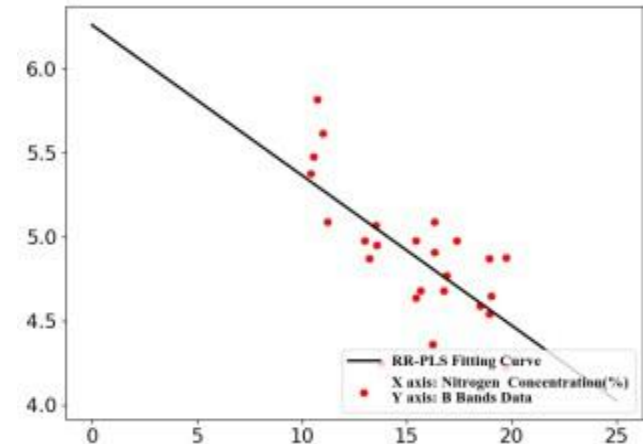

Color as Proxies of Water Quality