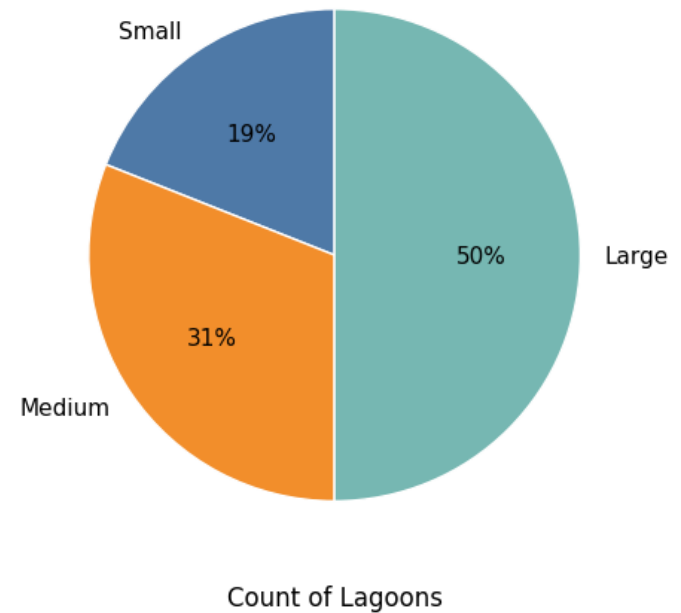

Color as Proxies of Water Quality

Mapped Locations in Texas

Lagoon sizes

Lagoon surface areas
across Texas

Proportions of small (<900 m²),
medium (900–10,000 m²), and
large (>10,000 m²) lagoons

Image Analysis for Lagoon Colors