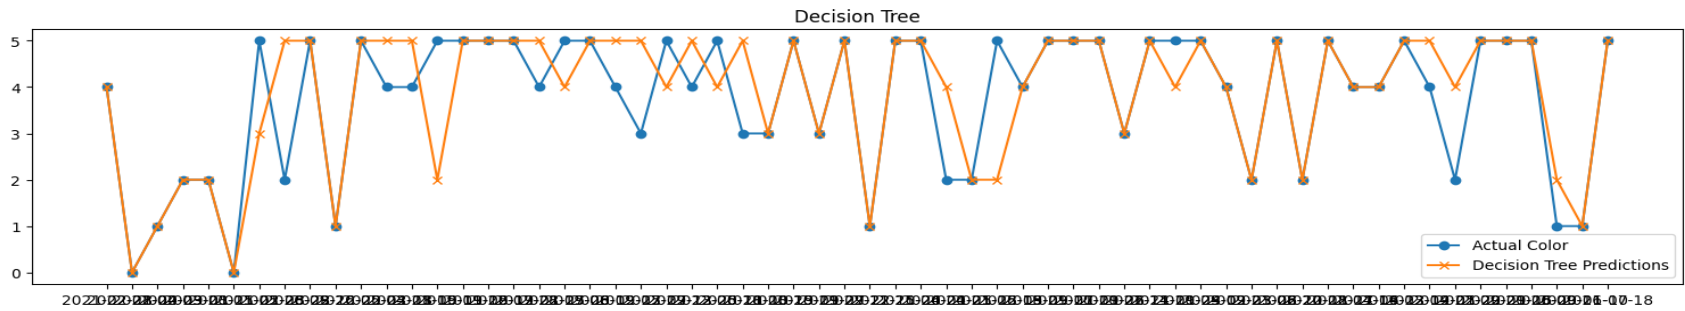

Predictive Modeling for Lagoon Changes