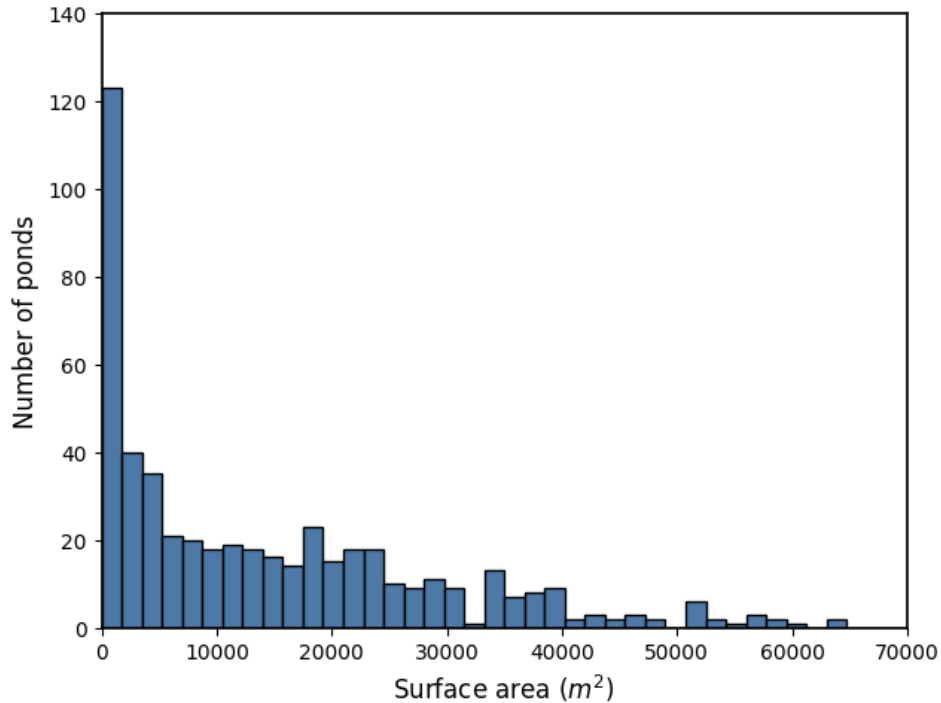

Space View of Lagoons

"Colorful" Lagoons

Variability in Lagoons

Lagoon Color vs. Water Quality

Appearance	Potential mechanism	Potential underlying problems
Brown	Small flocs	None
Green	Green algal bloom or blue-green bacterial bloom	pH>9, excessive detention time, organic underloading
Red streak	Daphia bloom	Daphia overgrowth
Red or pink	Sulfur bacterial bloom	Organic overloading, under-aeration

Color as Proxies of Water Quality

Mapped Locations in Texas

Lagoon sizes

Lagoon surface areas
across Texas

Proportions of small (<900 m²),
medium (900–10,000 m²), and
large (>10,000 m²) lagoons

Image Analysis for Lagoon Colors