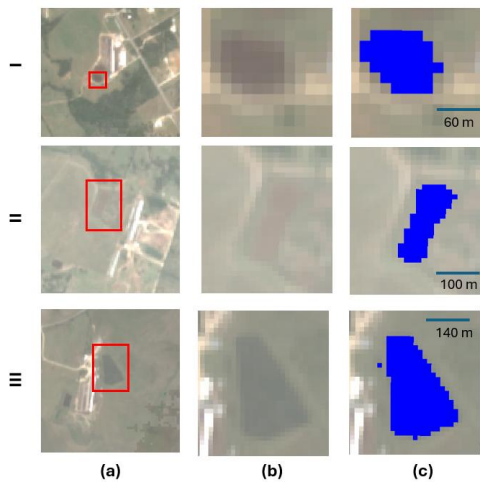

Color as Proxies of Water Quality

Mapped Locations in Texas

Lagoon sizes

Lagoon surface areas
across Texas

Proportions of small (<900 m²),
medium (900–10,000 m²), and
large (>10,000 m²) lagoons

Image Analysis for Lagoon Colors