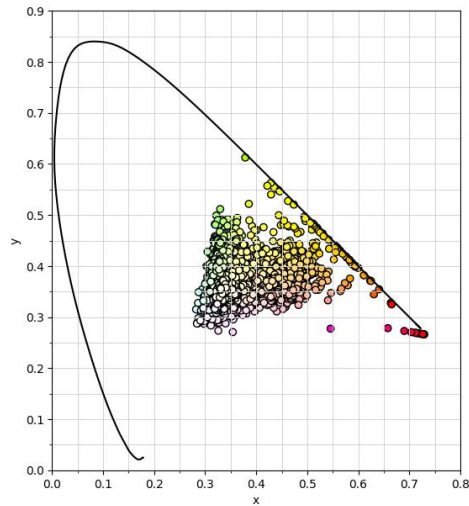

Space View of Lagoons

"Colorful" Lagoons

Variability in Lagoons

Lagoon Color vs. Water Quality

Appearance	Potential mechanism	Potential underlying problems
Brown	Small flocs	None
Green	Green algal bloom or blue-green bacterial bloom	pH>9, excessive detention time, organic underloading
Red streak	Daphia bloom	Daphia overgrowth
Red or pink	Sulfur bacterial bloom	Organic overloading, under-aeration

Color as Proxies of Water Quality

Mapped Locations in Texas

Lagoon sizes

Lagoon surface areas
across Texas

Proportions of small (<900 m²),
medium (900–10,000 m²), and
large (>10,000 m²) lagoons

Image Analysis for Lagoon Colors