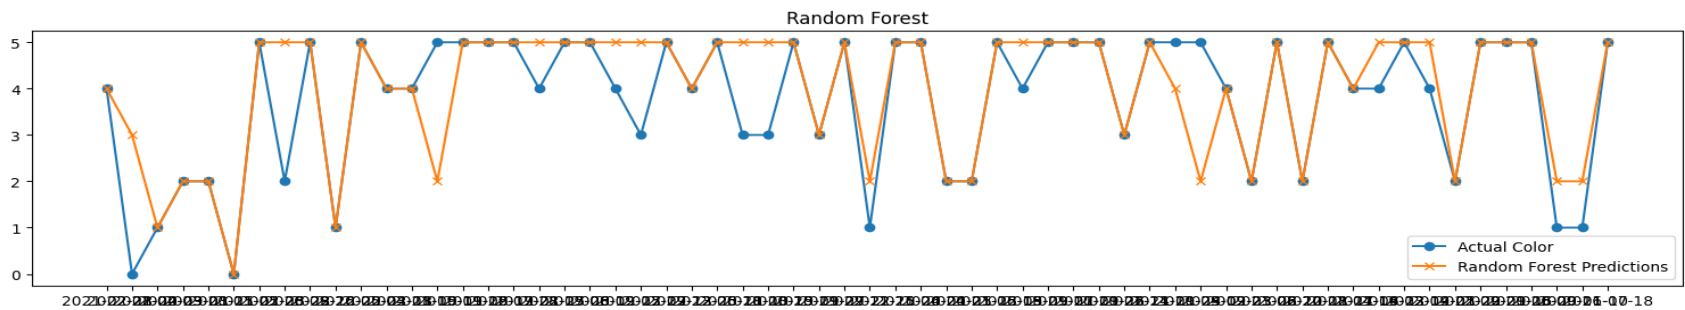

Predictive Modeling for Lagoon Changes