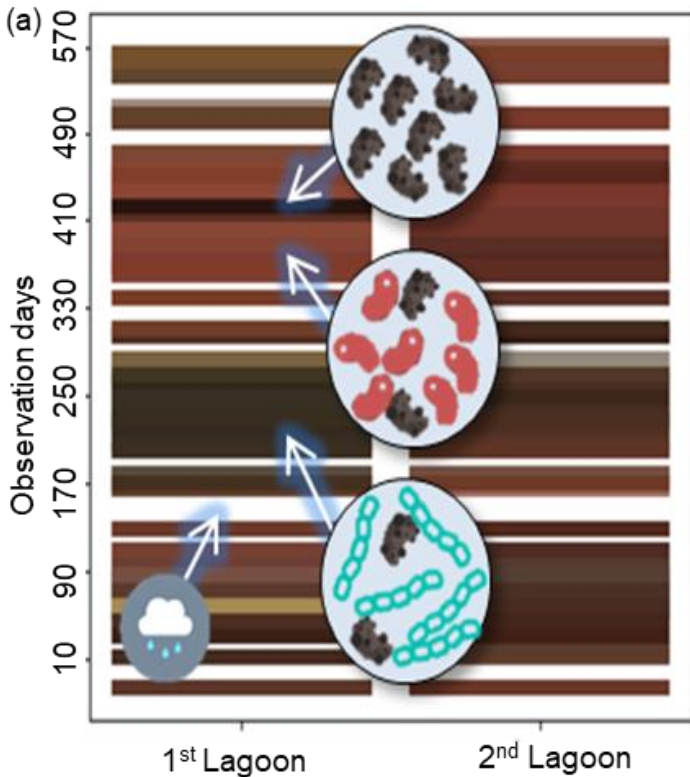

Scalable & efficient monitoring

Prompt response

500+ large dairies

Dairy Lagoons

Dairy lagoon, Stephenville, TX

Dairy lagoon, Tipton, IN

Dairy lagoon, Arlington, WI

Dairy lagoon, Stephenville, TX

Space View of Lagoons

"Colorful" Lagoons

Variability in Lagoons

Lagoon Color vs. Water Quality

Appearance	Potential mechanism	Potential underlying problems
Brown	Small flocs	None
Green	Green algal bloom or blue-green bacterial bloom	pH>9, excessive detention time, organic underloading
Red streak	Daphia bloom	Daphia overgrowth
Red or pink	Sulfur bacterial bloom	Organic overloading, under-aeration

Color as Proxies of Water Quality

Mapped Locations in Texas

Lagoon sizes

Lagoon surface areas
across Texas

Proportions of small (<900 m²),
medium (900–10,000 m²), and
large (>10,000 m²) lagoons

Image Analysis for Lagoon Colors