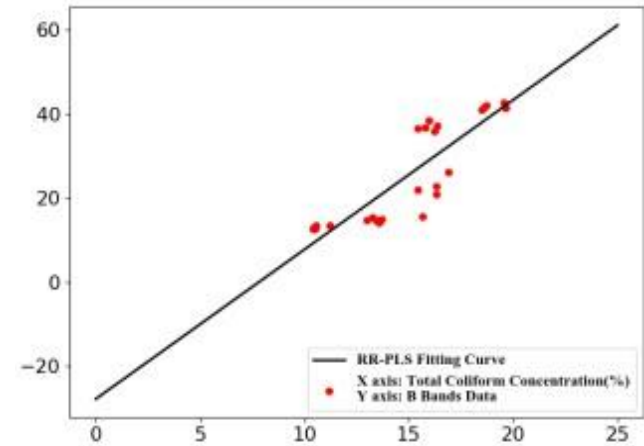

Color as Proxies of Water Quality