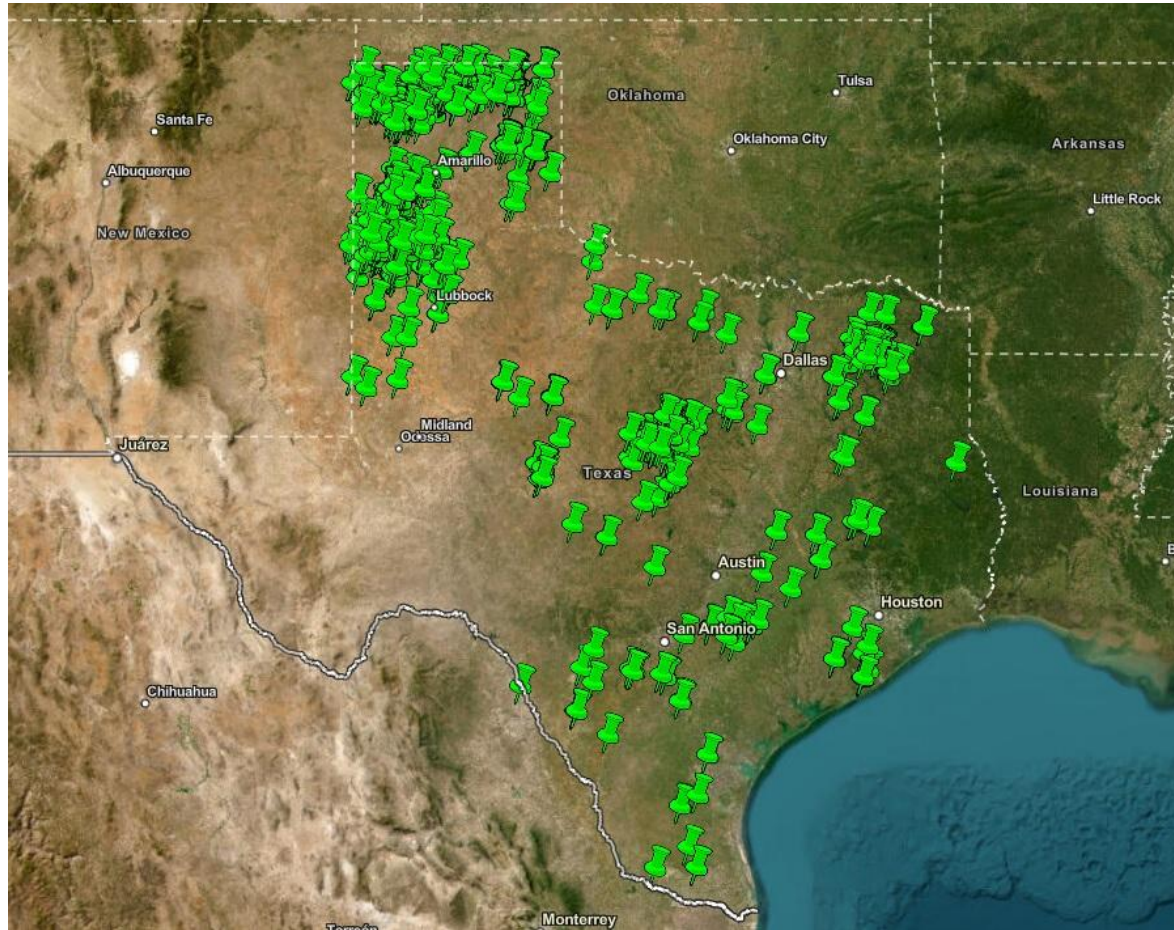

Animal Wastewater Management

Dairy Tour

Wastewater Management

Manure Wastewater Lagoons

**CAREER
AWARDS**

Lagoon Management via Satellite Imaging

Monitoring Lagoons via Satellites

Across vast areas

Scalable & efficient monitoring

Prompt response

500+ large dairies

Dairy Lagoons

Dairy lagoon, Stephenville, TX

Dairy lagoon, Tipton, IN

Dairy lagoon, Arlington, WI

Dairy lagoon, Stephenville, TX

Space View of Lagoons

"Colorful" Lagoons

Variability in Lagoons

Lagoon Color vs. Water Quality

Appearance	Potential mechanism	Potential underlying problems
Brown	Small flocs	None
Green	Green algal bloom or blue-green bacterial bloom	pH>9, excessive detention time, organic underloading
Red streak	Daphia bloom	Daphia overgrowth
Red or pink	Sulfur bacterial bloom	Organic overloading, under-aeration

Color as Proxies of Water Quality

Mapped Locations in Texas

Lagoon sizes

Lagoon surface areas
across Texas

Proportions of small (<900 m²),
medium (900–10,000 m²), and
large (>10,000 m²) lagoons

Image Analysis for Lagoon Colors