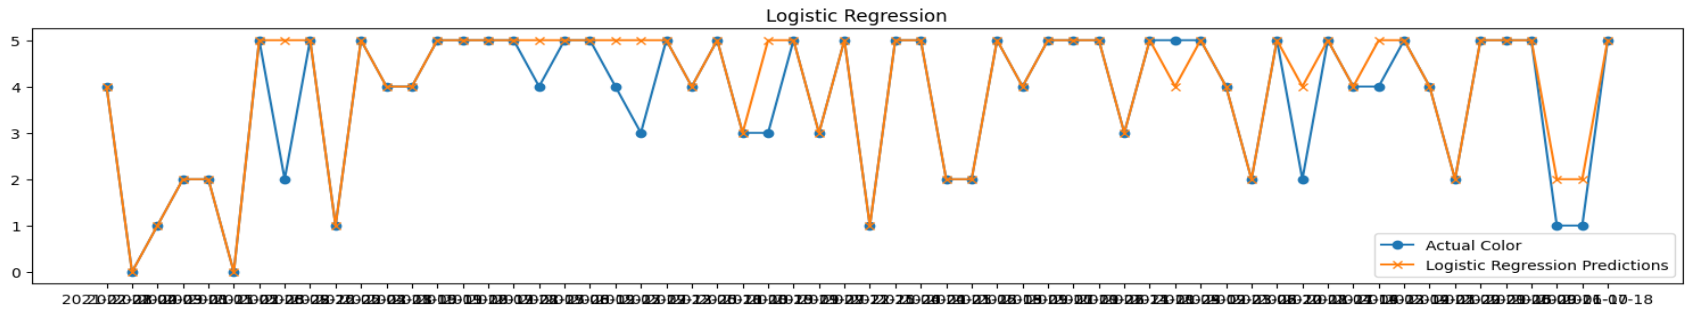

Predictive Modeling for Lagoon Changes