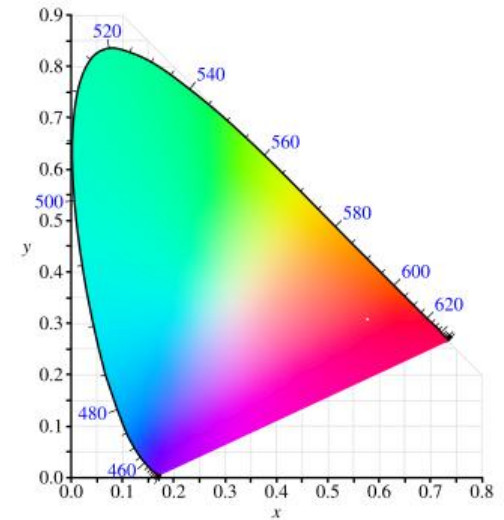

Space View of Lagoons

"Colorful" Lagoons

Variability in Lagoons

Lagoon Color vs. Water Quality

Appearance	Potential mechanism	Potential underlying problems
Brown	Small flocs	None
Green	Green algal bloom or blue-green bacterial bloom	pH>9, excessive detention time, organic underloading
Red streak	Daphia bloom	Daphia overgrowth
Red or pink	Sulfur bacterial bloom	Organic overloading, under-aeration

Color as Proxies of Water Quality

Mapped Locations in Texas

Lagoon sizes

Lagoon surface areas
across Texas

Proportions of small (<900 m²),
medium (900–10,000 m²), and
large (>10,000 m²) lagoons

Image Analysis for Lagoon Colors