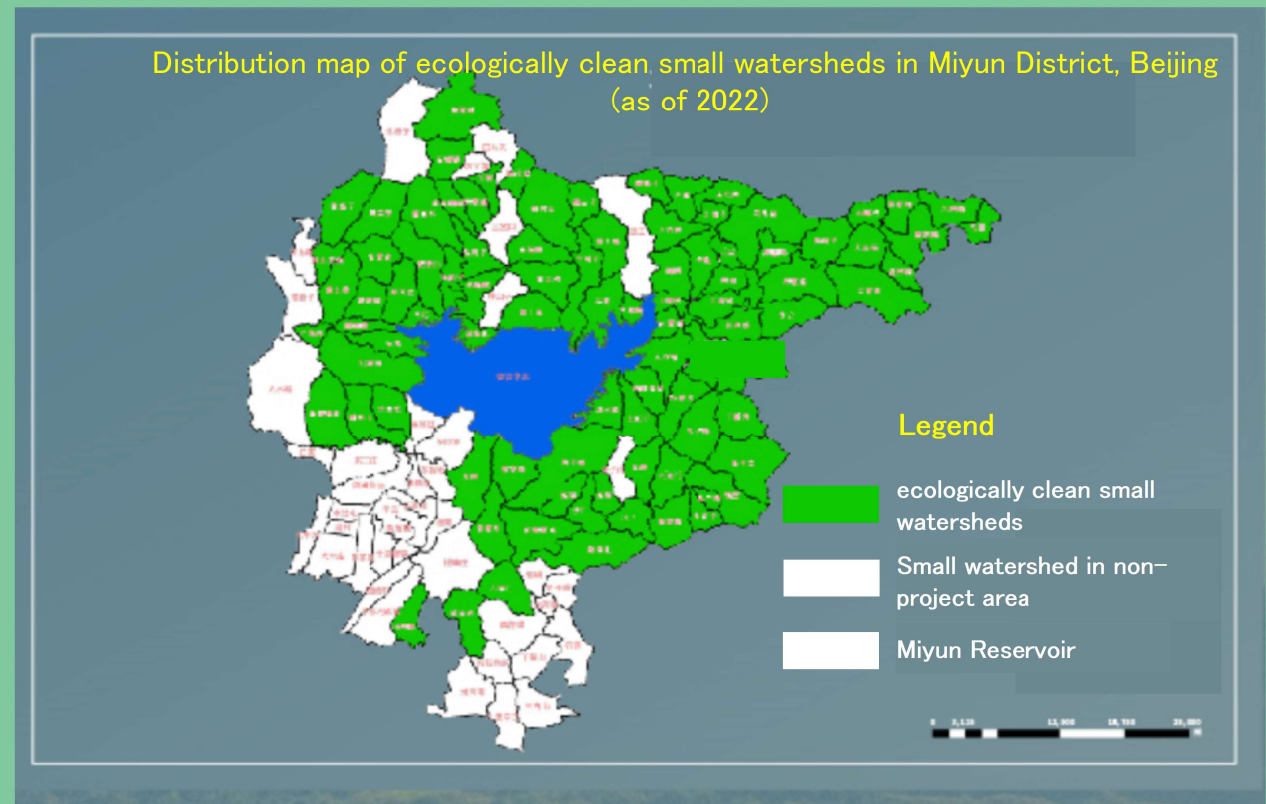

习近平
2020年8月30日

1. Focus on natural purification

➤ **Afforest
thousands of
hectares**

➤ **Near-natural
restoration**

2. Practice source governance

- Shut down 5 mines
- Closed 110 enterprises
- Returned 7,000 hectares of arable land
- Retired 850 animal farms

- 98% rural sewage treatment rate
- 100% rural domestic garbage disposal rate
- 179 small watersheds have met the ecological cleanliness standard

3. Improve synergy of governance

Communication meeting

Emergency drill